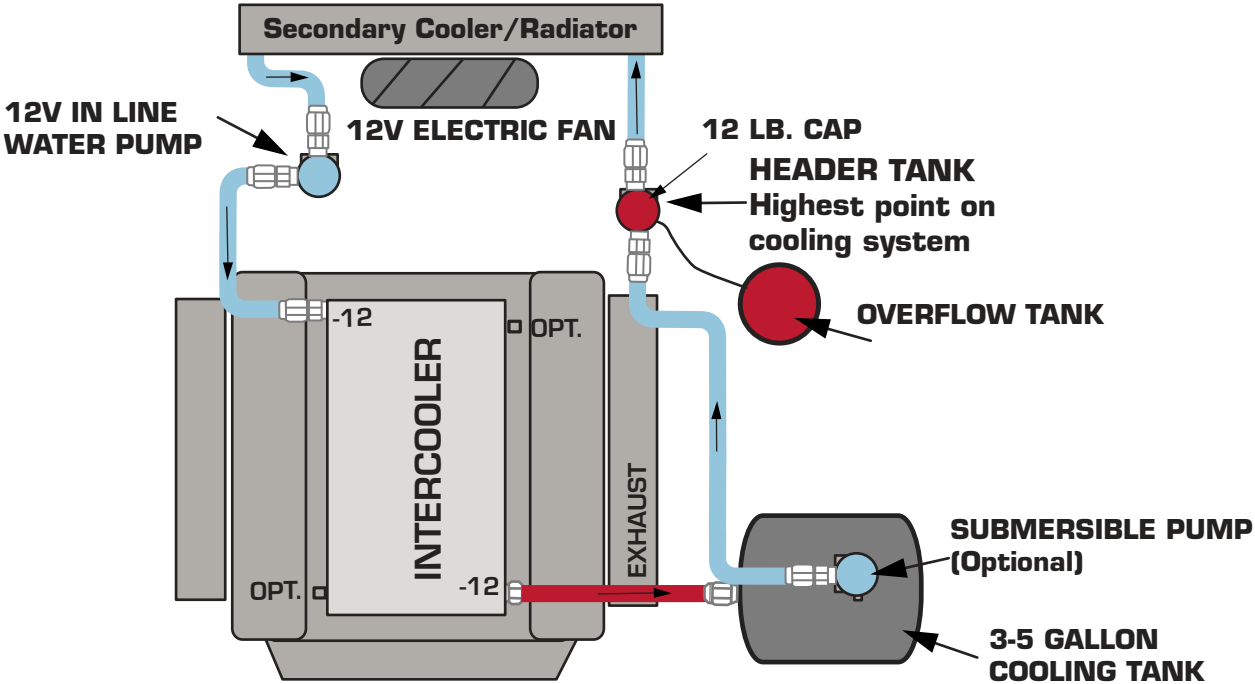

SuperChiller Intercooler Plumbing Automotive Closed Loop System (Driving Option)

(Drag/Short Coarse Option)